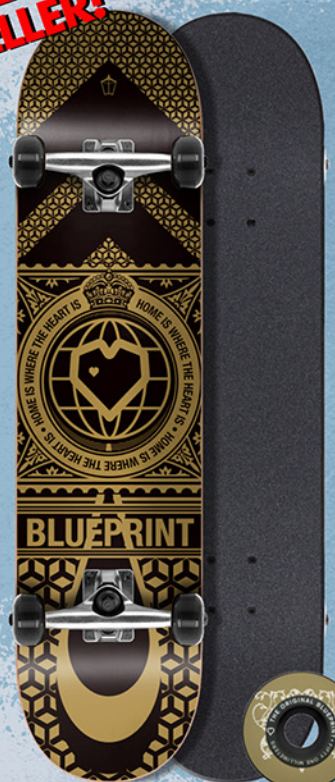

**SPRAY HEART**  
Rasta - 8.0"  
31.56" | 14"WB

**SPRAY HEART**  
Blue/Pink - 7.75"  
31.12" | 13.88"WB

**SPRAY HEART**  
Orange/Black - 7.75"  
31.12" | 13.88"WB

**SPRAY HEART**  
Green/Grey - 7.5"  
30.0" | 13.5"WB

# BLUEPRINT

**NEW**

**BEST SELLER!**

## SUM20 COMPLETES SPRAY HEART HOME HEART & PACHINKO

- ABEC 5 BEARINGS
- 52MM / 99A WHEELS
- 88A BUSHINGS
- DYED VENEERS
- MADE AT DSM

**SPRAY HEART**  
Black/Yellow - 7.25"  
31.12" | 13.88"WB

**SPRAY HEART**  
Blue/Pink - 7.0"  
29.0" | 13.5"WB

**HOME HEART**  
black/gold  
8.0"

**PACHINKO**  
Salmon/Blue - 8.25"  
31.5" | 14"WB

**PACHINKO**  
Blue/White - 8.0"  
31.56" | 14"WB

**PACHINKO**  
Fade Green - 8.0"  
31.56" | 14"WB